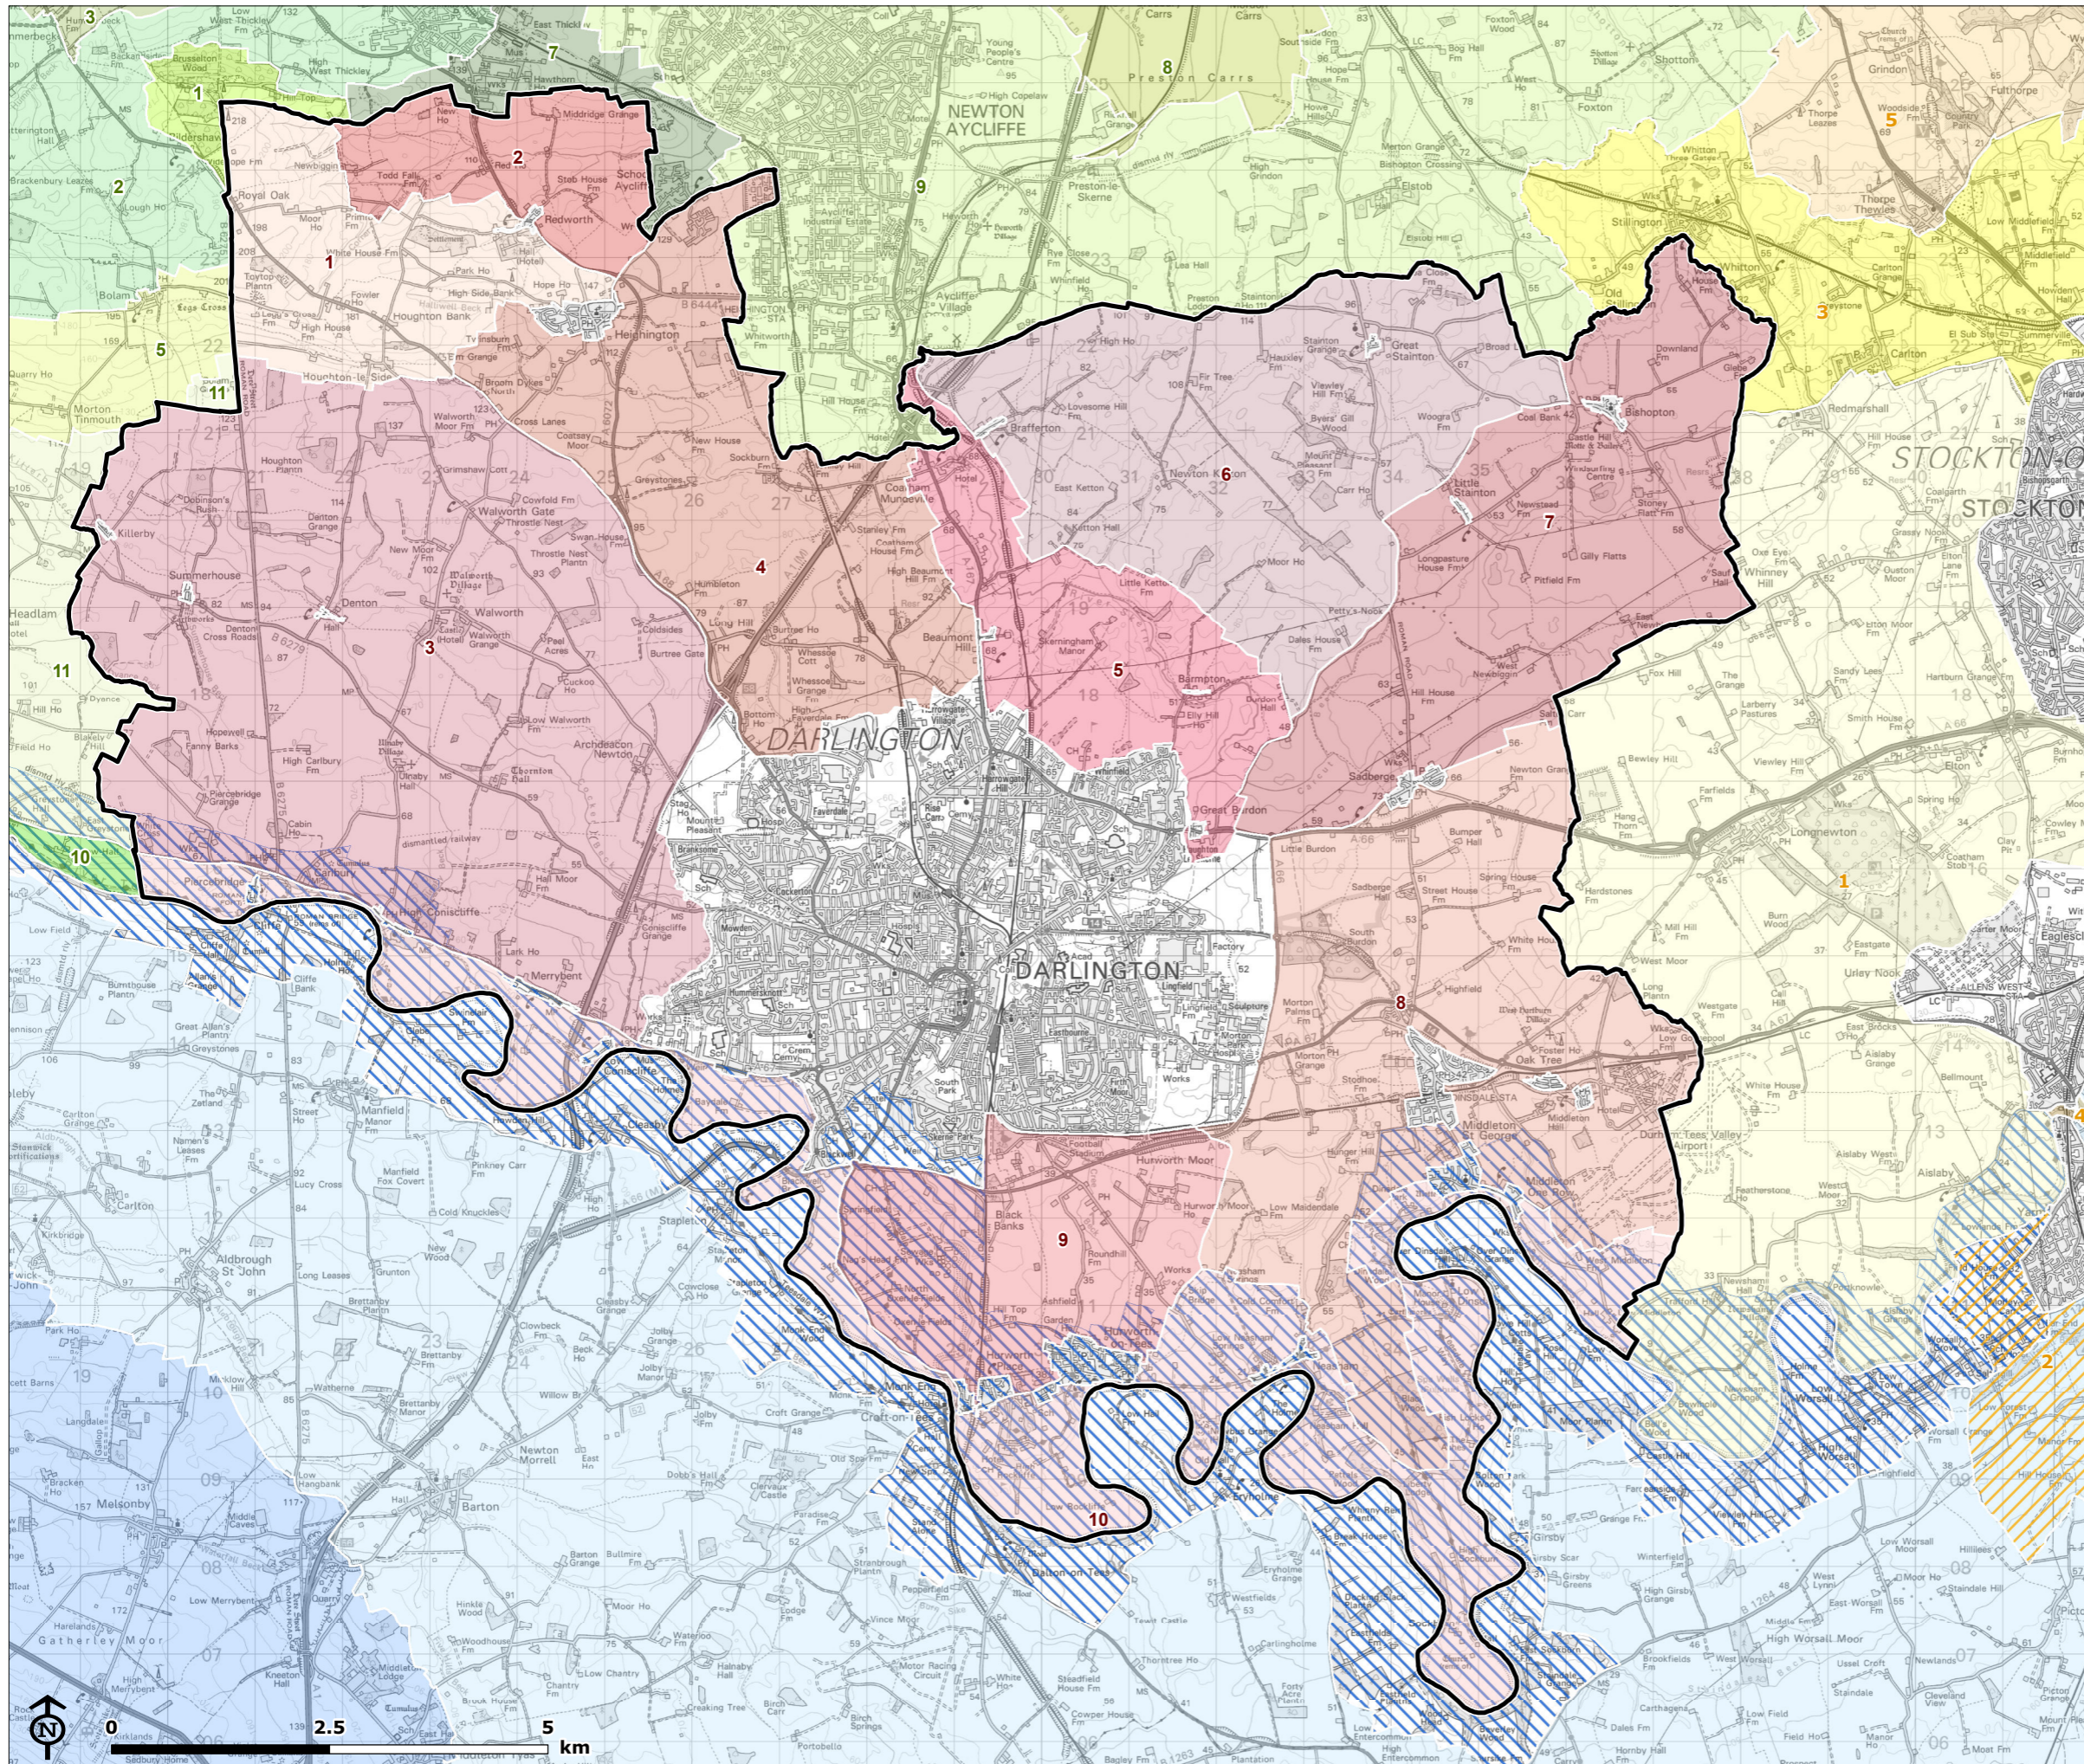

# DARLINGTON LANDSCAPE CHARACTER ASSESSMENT

**Figure A1.1: Landscape Character Context**

Darlington Borough Council

**Darlington Draft Landscape Character Areas**

- 1: Houghton Bank
- 2: Red House Beck
- 3: Denton and Walworth Farmland
- 4: Whessoe and Dene Beck
- 5: Upper Skerne Valley
- 6: Great Stainton Farmland
- 7: Bishopton Vale
- 8: Middleton Farmland
- 9: Lower Skerne and Hurworth Moor
- 10: Tees Valley

**Durham Broad Landscape Types**

- 1: Coalfield Upland Fringe
- 2: Coalfield Valley
- 3: Coalfield Valley Floodplain
- 5: Gritstone Vale
- 7: Limestone Escarpment
- 8: Lowland Carrs
- 9: Lowland Plain
- 10: Lowland River Terraces
- 11: Lowland Vale

**Stockton Landscape Character Areas**

- 1: West Stockton Rural Fringe
- 2: Yarm Rural Fringe
- 3: Billingham & Thorpe Becks
- 4: River Tees Corridor
- 5: Wynyard

**North Yorkshire Landscape Character Areas**

- 1: Vale Farmland with Dispersed Settlements
- 2: Gritstone Valley
- 3: Moors Fringe

Map Scale @ A3: 1:75,000